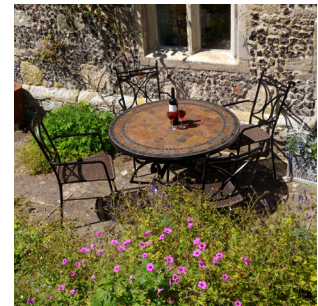

Stockholm Brown Chair

Stockholm Black Chair

Treviso Chair

Bavaria Chair

A stunning table made with natural stone and slate beautifully laid mosaic style. At 110cm diameter this is a great dining table, featuring parasol hole, moulded steel rim and sturdy ornate leg assembly powder coated in black.

Product Code	FM/166	Santa Maria Dining Table	
Colour	Black leg		
Barcode	5060059121663		
Weight (kgs.)	Product. 51.3	Gross. 55.2	
Product Dimensions	H. 73	W. 110	D. 110
Seat Dimensions	H.	W.	D.
Carton Dimensions	H. 115	W. 115	D. 23
Components	Unv Leg 110		

Materials	Features
Natural Riven Stone	Adjustable Feet
Steel Rim & Legs	Parasol Hole
Powder Coat Paint	