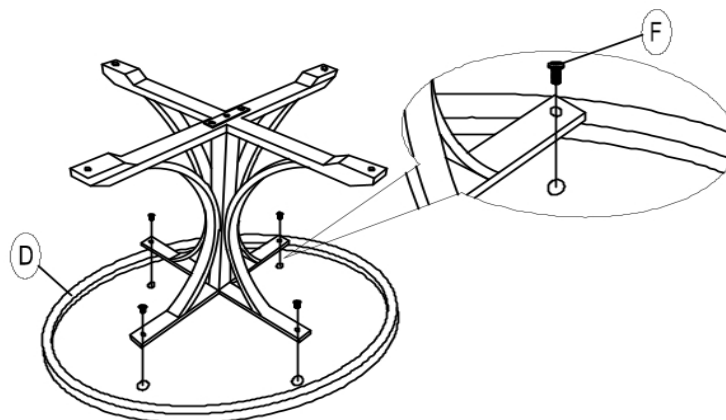

BYRON MANOR ROUND TABLES

Europa Leisure

Assembly instructions

Ref	Description	Picture	Qty	Ref	Description	Picture	Qty	Ref	Description	Picture	Qty	Ref	Description	Picture	Qty
A	Table leg 01		1	C	Connection piece		1	E	Head Bolt (M6X18)		3	G	Regulation Pad(M6)		1
B	Table leg 02		1	D	Marble Top		1	F	Head Bolt (M6X35)		4	H	Hex Wrench (M6)		1

STEP : 1

STEP : 2

STEP : 3

STEP : 4

Tightened All the bolt before use