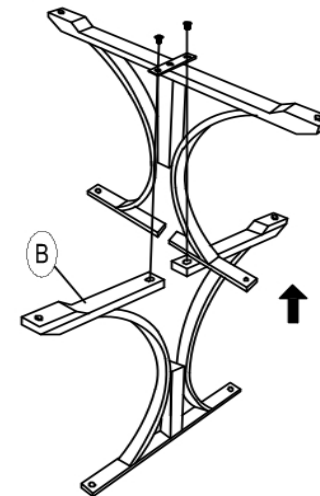

BYRON MANOR ROUND TABLES

Europa Leisure

Assembly instructions

Ref	Description	Picture	Qty	Ref	Description	Picture	Qty	Ref	Description	Picture	Qty	Ref	Description	Picture	Qty
A	Table leg 01		1	C	Connection piece		1	E	Head Bolt (M6X18)		3	G	Regulation Pad(M6)		1
B	Table leg 02		1	D	Marble Top		1	F	Head Bolt (M6X35)		4	H	Hex Wrench (M6)		1

STEP : 1

STEP : 2

STEP : 3

STEP : 4

Tightened All the bolt before use