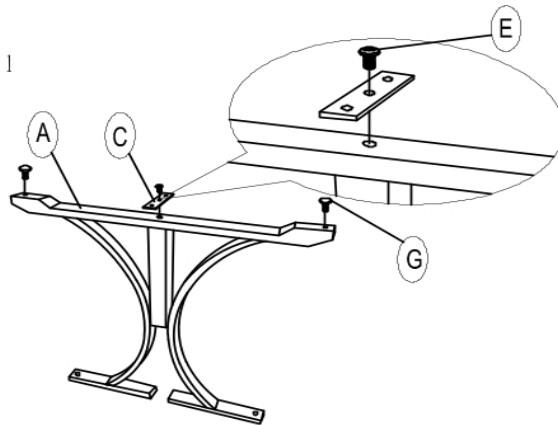

BYRON MANOR ROUND TABLES

Europa Leisure

Assembly instructions

Ref	Description	Picture	Qty	Ref	Description	Picture	Qty	Ref	Description	Picture	Qty	Ref	Description	Picture	Qty
A	Table leg 01		1	C	Connection piece		1	E	Head Bolt (M6X18)		3	G	Regulation Pad(M6)		1
B	Table leg 02		1	D	Marble Top		1	F	Head Bolt (M6X35)		4	H	Hex Wrench (M6)		1

STEP : 1

STEP : 2

STEP : 3

STEP : 4

Tightened All the bolt before use