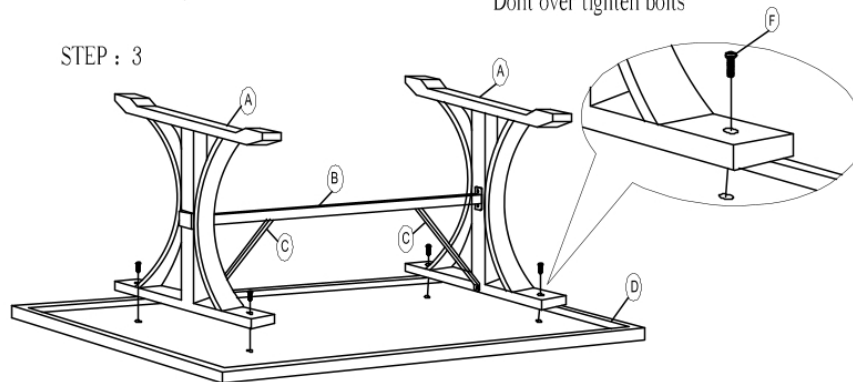

BYRON MANOR

Europa Leisure

RECTANGULAR TABLES

Assembly instructions

Ref	Description	Picture	Qty	Ref	Description	Picture	Qty	Ref	Description	Picture	Qty	Ref	Description	Picture	Qty
A	Table leg (R&L)		2	C	Table frame diagonal		2	E	Head Bolt (M8X16)		8	G	Hex Wrench (M8)		1
B	Table frame rail		1	D	Marble Top		1	F	Head Bolt (M8X35)		4				

Attention:

Please do not fasten any screws entirely until each one fits properly in the corresponding hole.

STEP : 1

STEP : 2

Do not over tighten bolts

Do not over tighten bolts

STEP : 3

Do not over tighten bolts

STEP : 4

Tightened All the bolt before use