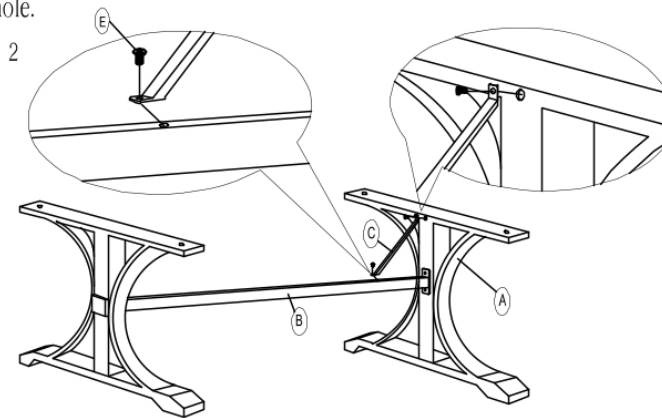

BYRON MANOR

Europa Leisure

RECTANGULAR TABLES

Assembly instructions

Ref	Description	Picture	Qty	Ref	Description	Picture	Qty	Ref	Description	Picture	Qty	Ref	Description	Picture	Qty
A	Table leg (R&L)		2	C	Table frame diagonal		2	E	Head Bolt (M8X16)		8	G	Hex Wrench (M8)		1
B	Table frame rail		1	D	Marble Top		1	F	Head Bolt (M8X35)		4				

Attention:

Please do not fasten any screws entirely until each one fits properly in the corresponding hole.

STEP : 1

STEP : 2

Do not over tighten bolts

Do not over tighten bolts

STEP : 3

Do not over tighten bolts