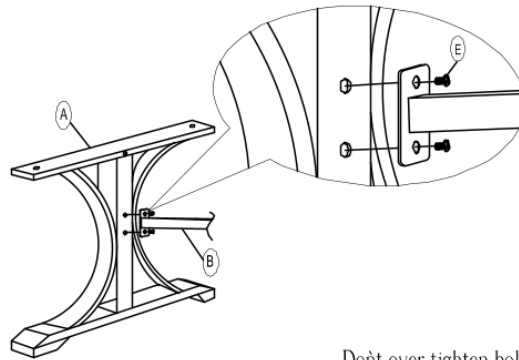

BYRON MANOR

Europa Leisure

RECTANGULAR TABLES

Assembly instructions

Ref	Description	Picture	Qty	Ref	Description	Picture	Qty	Ref	Description	Picture	Qty	Ref	Description	Picture	Qty
A	Table leg (R&L)		2	C	Table frame diagonal		2	E	Head Bolt (M8X16)		8	G	Hex Wrench (M8)		1
B	Table frame rail		1	D	Marble Top		1	F	Head Bolt (M8X35)		4				

Attention:

Please do not fasten any screws entirely until each one fits properly in the corresponding hole.

STEP : 1

STEP : 2

Do not over tighten bolts

Do not over tighten bolts

STEP : 3

Do not over tighten bolts

STEP : 4

Tightened All the bolt before use