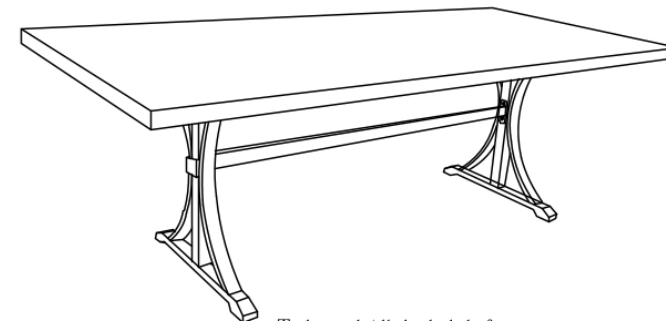

Tightened All the bolt before use