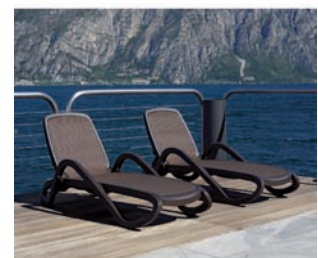

Materials & Features

- Resin
- Recliner
- Lays Flat
- Stacking