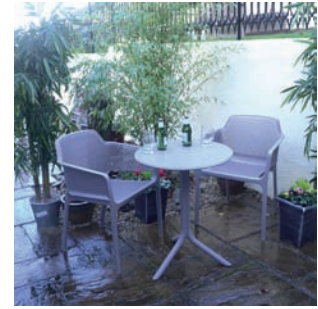

Net Chair

The Step bistro style table is supplied with tall and low pedestals giving you a choice of 40 or 76.5 cms. heights. It is a very sturdy table, simplicity itself to assemble and offers a contemporary feel. The construction is of a resin and glass-fibre composition, and the pedestal is reinforced; the finish is a matt effect.

Product Code	ND/149	Step Table	
Colour	Turtle Dove		
Barcode	8010352056107		
Weight (kgs.)	Product. 4	Gross. 5.5	
Product Dimensions	H. 76	W. 61	D. 61
Seat Dimensions	H.	W.	D.
Carton Dimensions	H. 61	W. 60	D. 35
Materials & Features	Chair Options		
Resin	Bistrot		
2 Height options	Bora, Net		
Easy to move around	Darsena, Aqua Marina		
Can be left out all year round