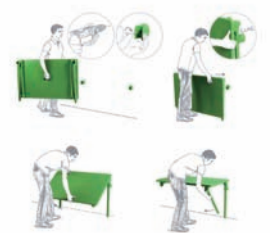

Zic Table

ND/119			Product Code		
White			Colour		White
			Barcode		8010352552005
Product. 4	Gross. 24,7		Weight (kgs.)		Product. 11 Gross. 24,7
H. 85	W. 52	D. 45	Product Dimensions		H. 72 W. 118 D. 73
H. 82	W. 16	D. 11	Carton Dimensions		H. 121 W. 82 D. 16
H. 49	W. 42	D. 38	Seat	Components	
Polypropolene			Materials		Polypropolene
			&		Folding
Folding			Features		Can be left out all year round
Weather resistant					Durable