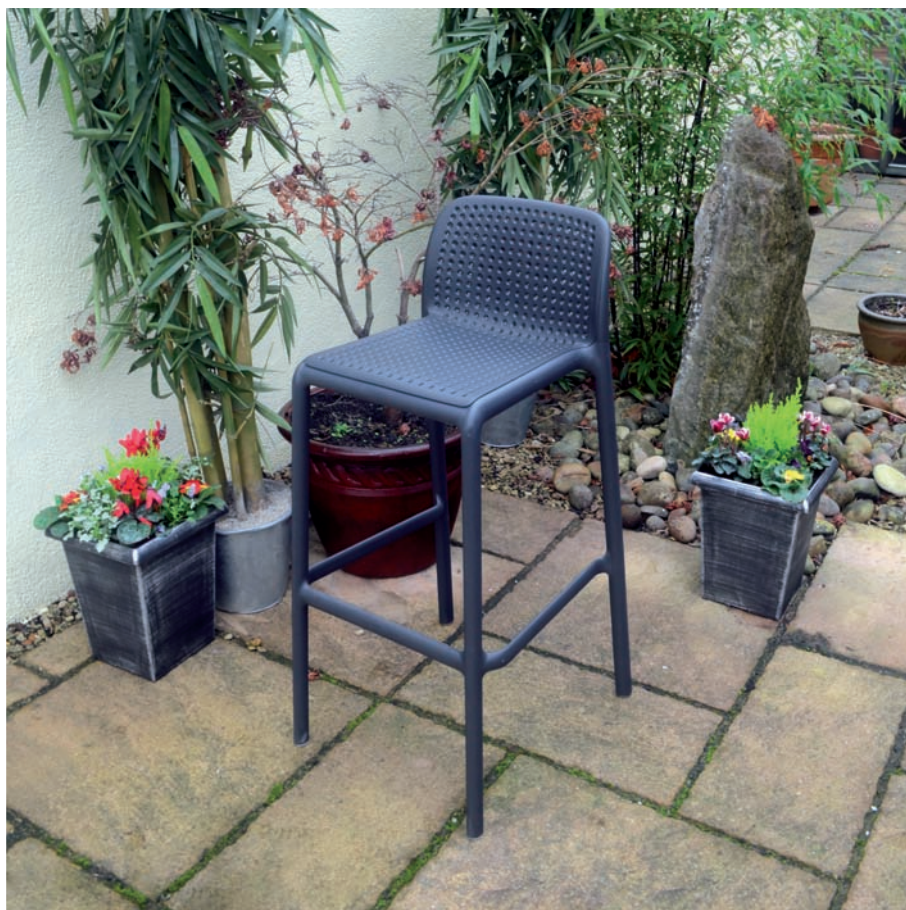

Product Code ND/194
Colour Anthracite
Barcode 80 10352344020

The Lido is a stylish Italian designed stool manufactured from resin and fibre glass. The stool offers a comfortable seat that is easy to maintain and very durable, it is available in 3 colours: Anthracite, White and Turtle Dove.

Lido Bar Stool

Weight (kgs.)	Product.	4.1	Gross.
Product Dimensions	H. 97	W. 49	D. 51
Seat Dimensions	H. 76	W.	D.
Carton Dimensions	H.	W.	D.

Materials & Features

Resin

Stacking

Can be left out all year round

ND/195

White

80 10352344009

ND/197

Turtle Dove

80 10352344108