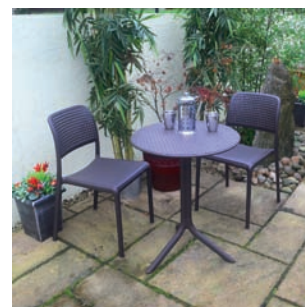

Bistrot Chair